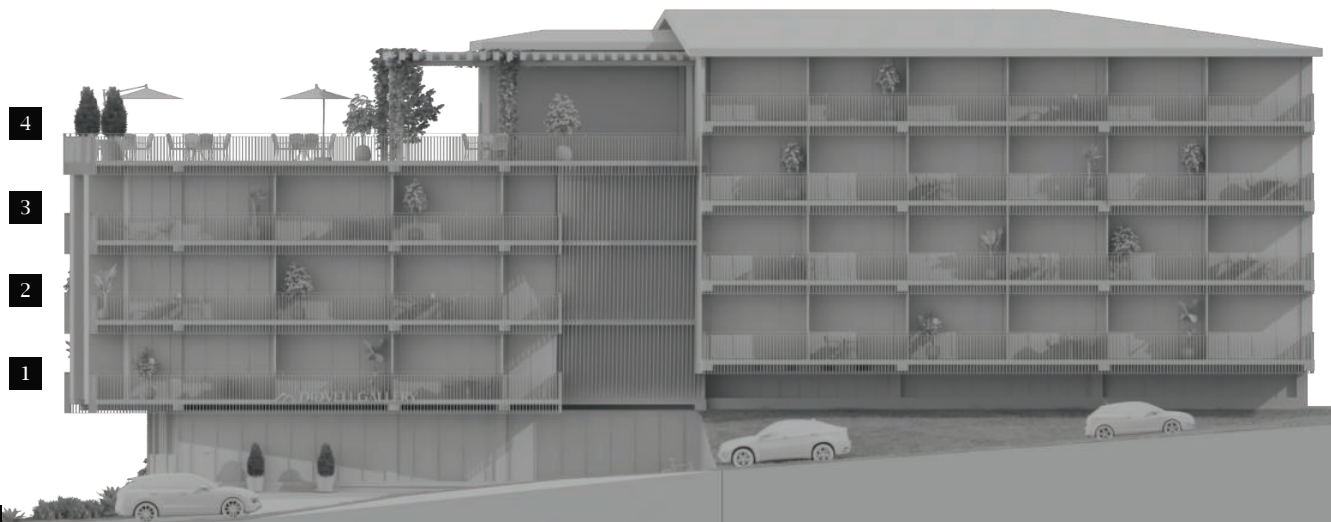

The project is a hotel-type residential building with 75 individual rooms from 27 sq.m., fully equipped with high-quality furniture and appliances.

Each apartment has an individual kitchen corner which adds to the comfort of the customer and its own balcony, giving you breathtaking views of Bakuriani.

Min / Max Area: 27 m² / 41 m²

Price: 1400 \$

75 Number of apartments

30 Parking Space

Technical information

Services

- + 24/7 Concierge
- + Ski Depot
- + Underground parking
- + 24/7 Video Control
- + Restaurant
- + Room Service