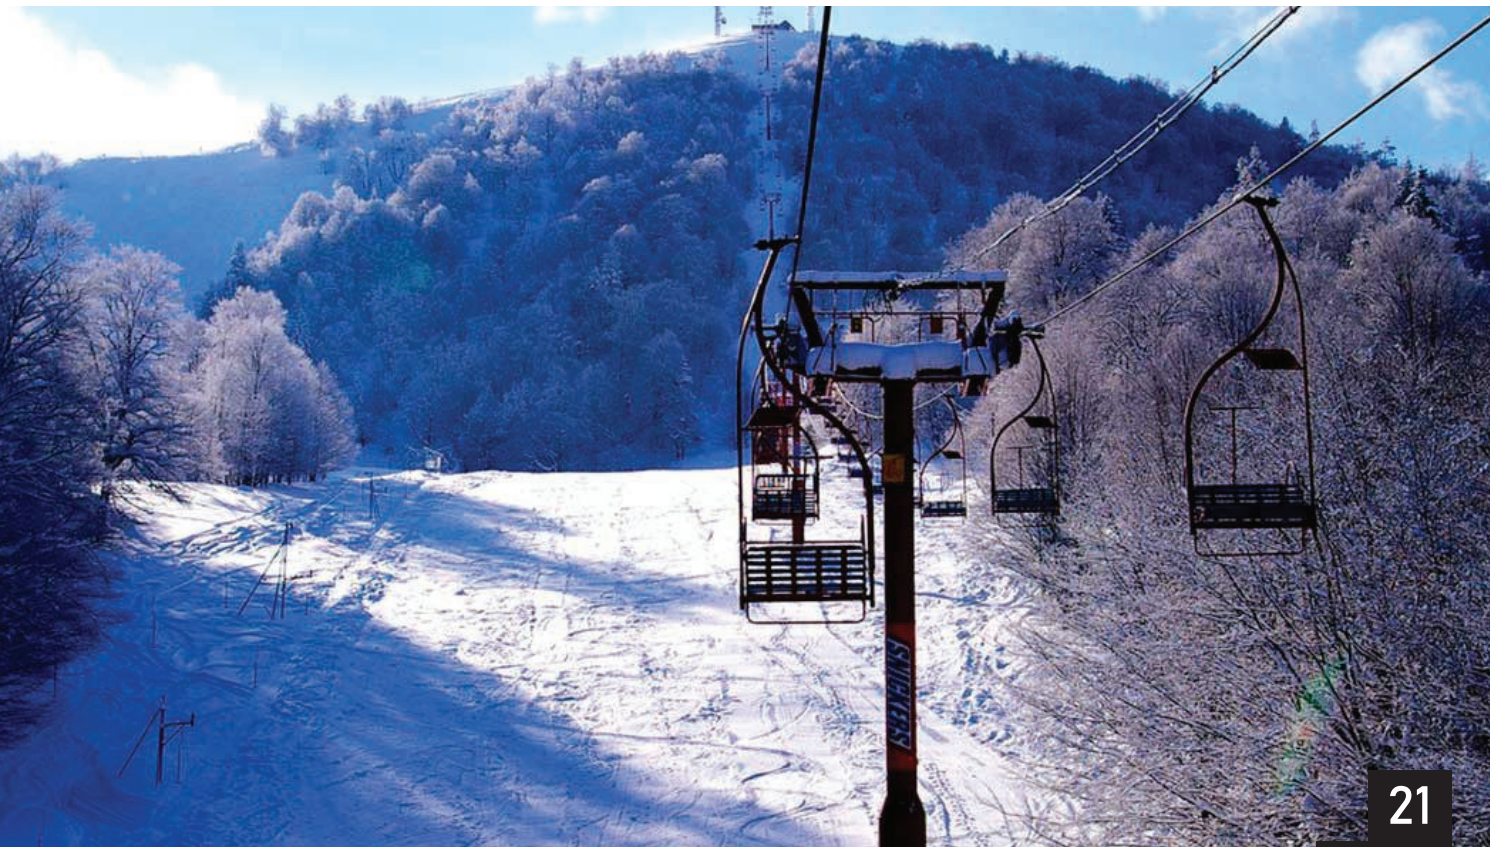

Bakuriani

Bakuriani, located 1700 meters above the sea level, is the best skiing resort in Georgia, with its unique layout and climate, attracts visitors at all four seasons of the year.

Bakuriani's climate and terrain are ideal for winter sports, facilitated by a multitude of paths of varying difficulty, ropes, and well-equipped infrastructure. In 2023 Bakuriani hosts the World Championship in Skiing and Snowboarding Freestyle Skating.

Bakuriani is also fighting for hosting the 17th European Youth Olympic Winter Festival 2025.

1 Floor

2 Floor

3 Floor

4 Floor

Didveli

Bakuriani is an ideal place for your holidays with family and friends. The longest and most demanding place among the ski slopes of Didveli Bakuriani, its ski lift works in winter and summer and offers skiers of various difficulty paths. In summer there is an extreme mountain roller coaster Topogani.

From its peak, you can enjoy spectacular views of Bakuriani and the surrounding countryside. In 2023 Didveli will host the World Skiing and Snowboarding Freestyle Skating Championships, for which an additional three ropes will be built specifically for Didveli.