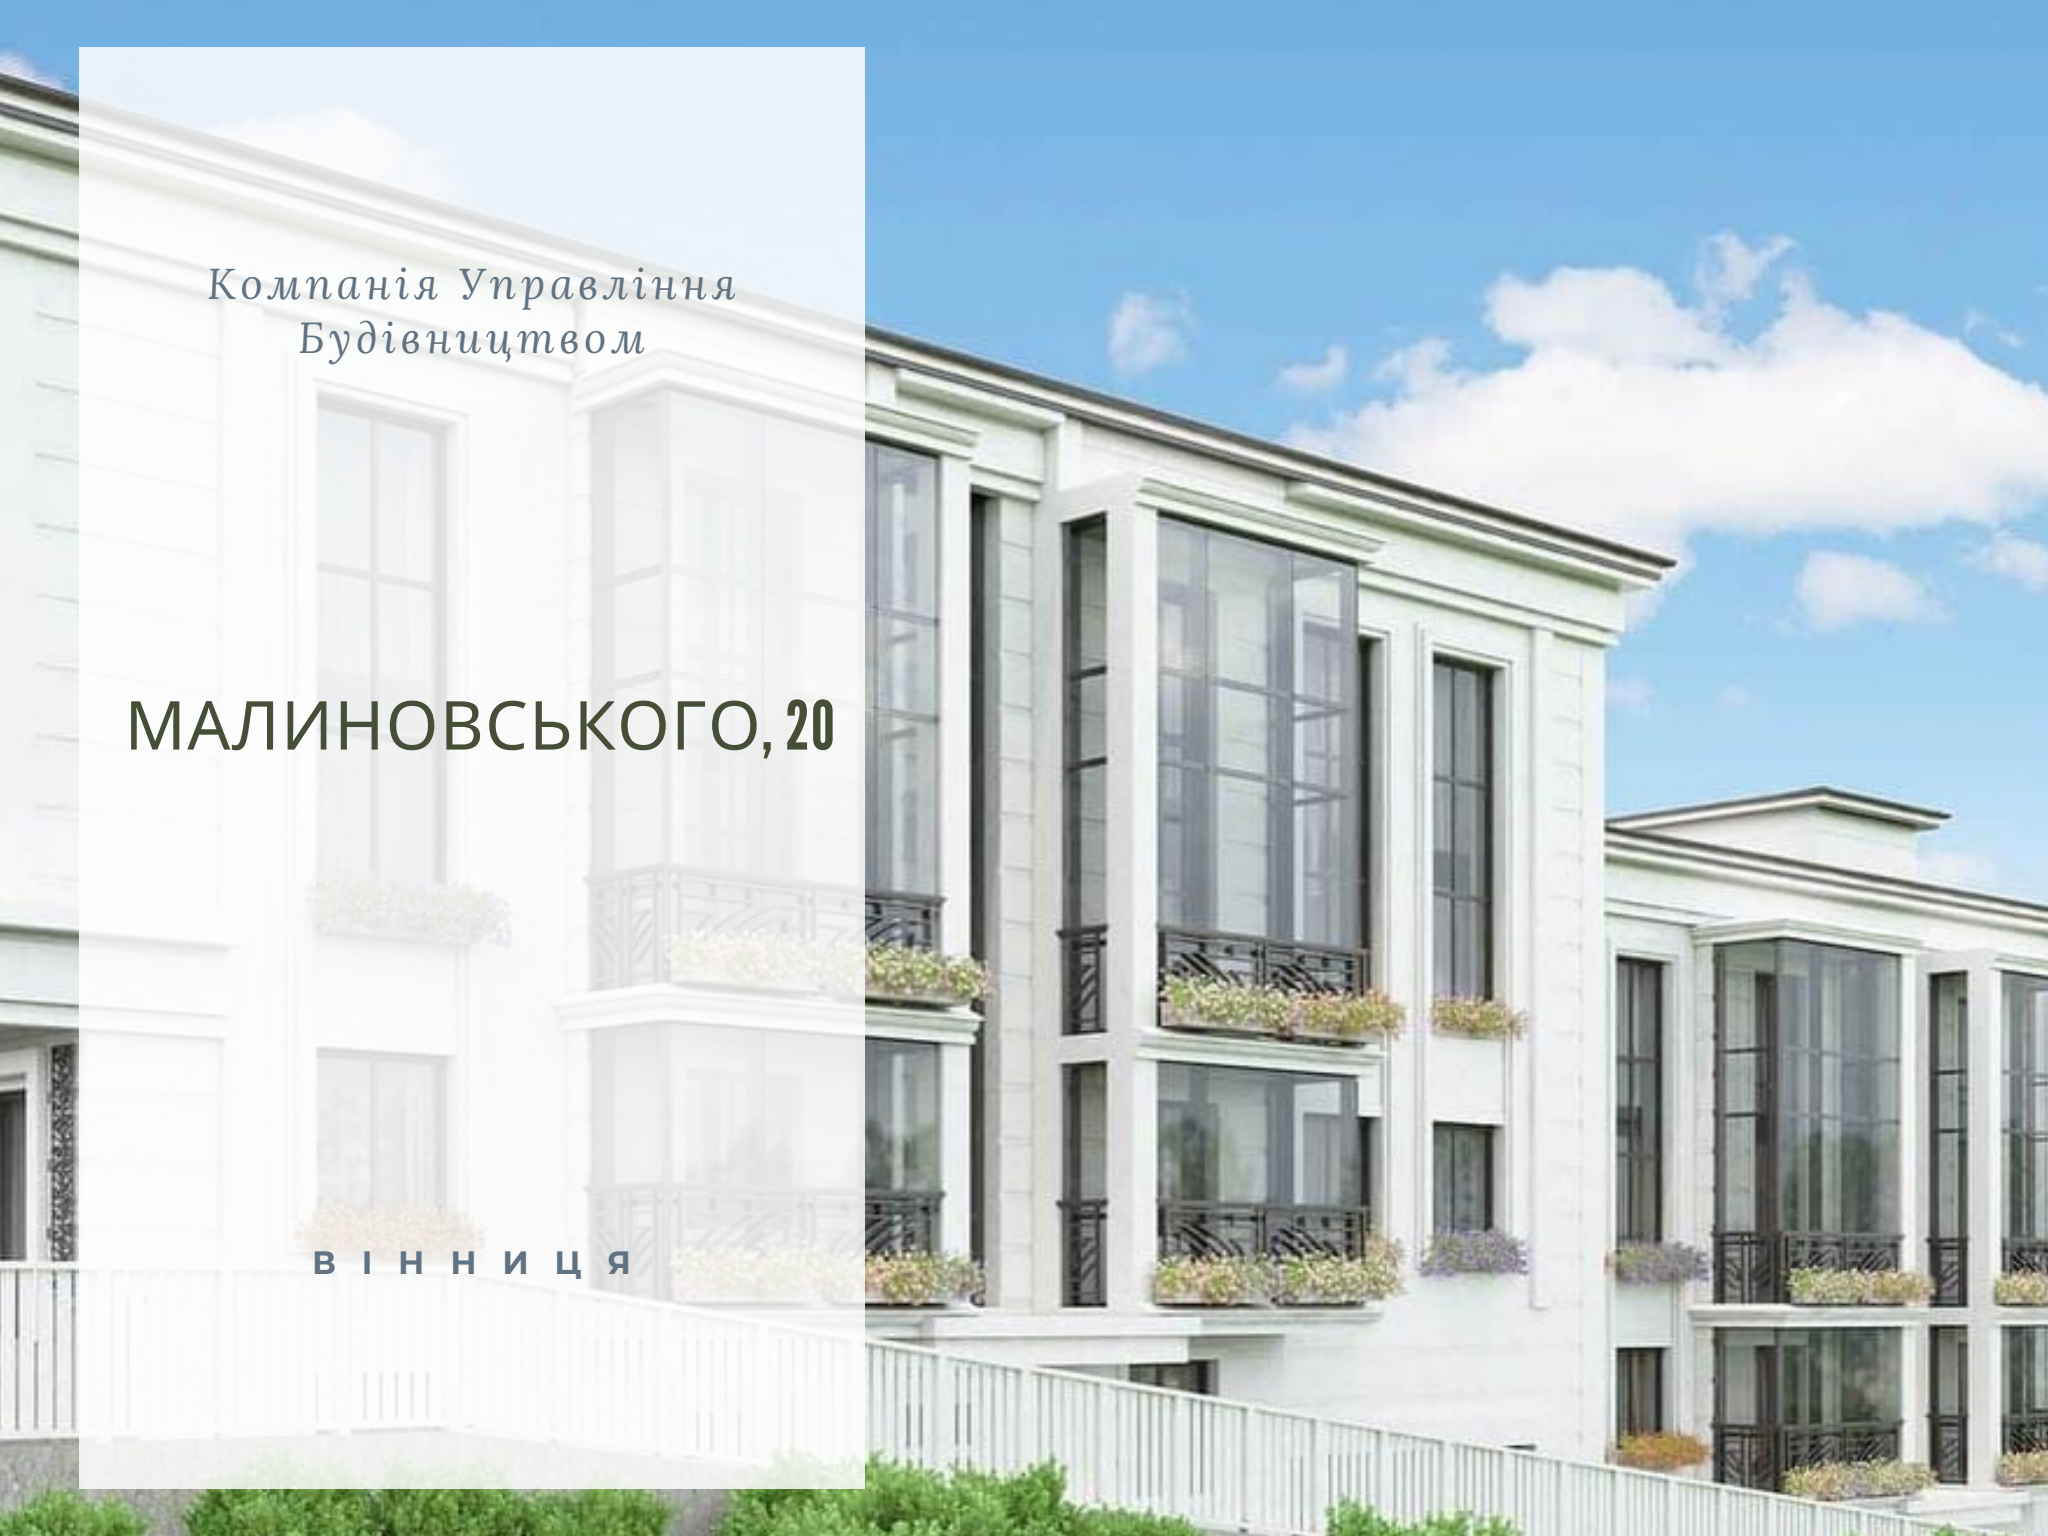

*Компанія Управління  
Будівництвом*

**МАЛИНОВСЬКОГО, 20**

**В І Н Н И Ц Я**

A modern, two-story white building with a balcony and a silver SUV parked in front. The building features large windows, a balcony with a black railing, and a white facade. A silver SUV is parked on the street in front of the building. The sky is blue with some clouds.